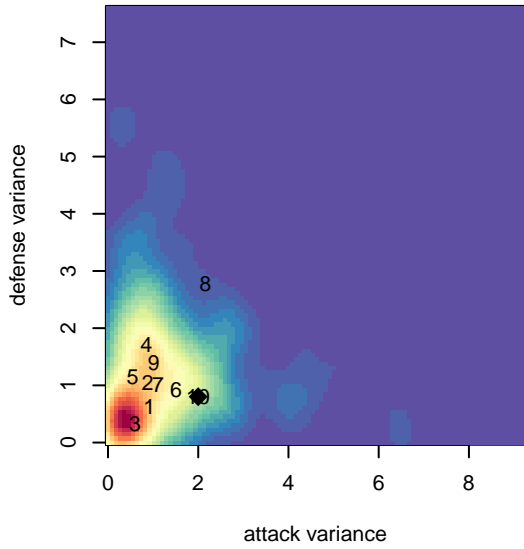

# PCU Red G00

Portland City United SC  
 Portland, OR  
 G00 total strength=1634  
 attack=19.62 defense=16.52  
 spr league = Win OYS G00 Premier

alt names used:  
 PCU 00 Girls  
 PCU 00 Girls  
 PORTLAND CITY UNITED SC PCU 00G (OR)  
 PCU 00G Red  
 PCU 00G Red

**PCU Red G00**  
 Dots are actual minus expected GF (blue circles) and GA (red triangles).  
 Blue line is smoothed change in attack strength. Red is smoothed change in defense strength.

**attack and defense variance (black dot)  
relative to other teams  
and top 10 in region**