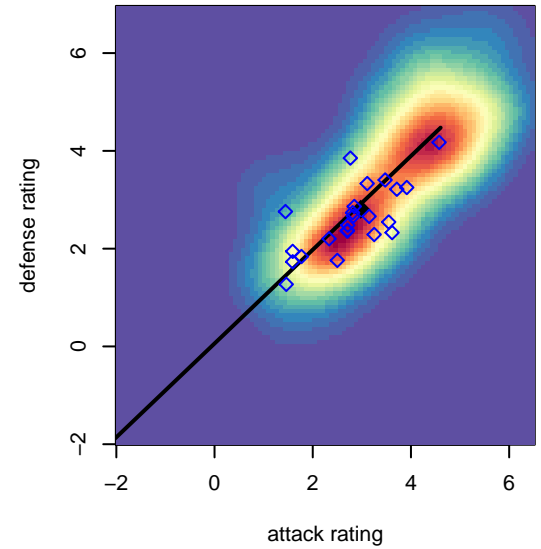

# PCU Red G00

Portland City United SC  
 Portland, OR  
 G00 total strength=1634  
 attack=19.62 defense=16.52  
 spr league = Win OYS G00 Premier

alt names used:  
 PCU 00 Girls  
 PCU 00 Girls  
 PORTLAND CITY UNITED SC PCU 00G (OR)  
 PCU 00G Red  
 PCU 00G Red

**PCU Red G00**  
 Dots are actual minus expected GF (blue circles) and GA (red triangles).  
 Blue line is smoothed change in attack strength. Red is smoothed change in defense strength.

**attack and defense variance (black dot)  
relative to other teams  
and top 10 in region**

**attack and defense rating  
relative to others at age  
and all opponents in last 13 months**

**attack and defense rating  
relative to others at age  
and all opponents in last 13 months**

**Performance relative to 13 month average**

**Performance relative to 13 month average**

Distribution of opponents  
 Red = Lose zone, Blue = Win zone, Green = Even  
 Black line separates win/lose zones

lot. A=Neither has attack advantage, B=Opponent has both attack and defense advantage, C=Opponent has both attack and defense disadvantage, D=Both have