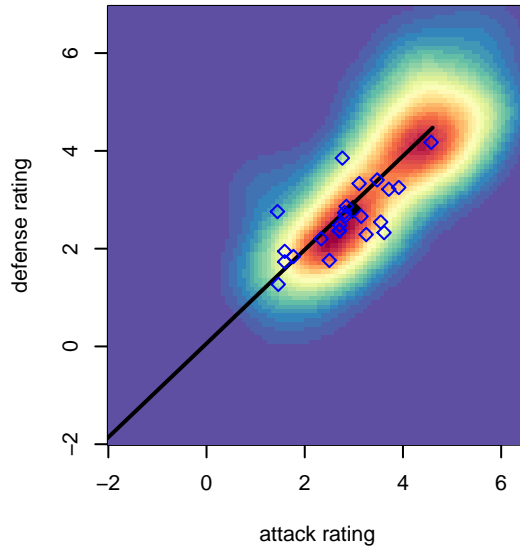

# PCU Red G00

Portland City United SC  
 Portland, OR  
 G00 total strength=1634  
 attack=19.62 defense=16.52  
 spr league = Win OYS G00 Premier

alt names used:  
 PCU 00 Girls  
 PCU 00 Girls  
 PORTLAND CITY UNITED SC PCU 00G (OR)  
 PCU 00G Red  
 PCU 00G Red

Venues played:  
 2016 Showcase of Champions U16/15 Platinun  
 2016 Showcase of Champions U16/15 Diamon  
 2016 Clash At the Border Gold/Silver/Bronze U  
 2016 Crossfire Select U17 Silver  
 2016 Timbers Winter Showcase 2000 Showcas  
 2016 Win OYS G00 Premier  
 2016 OYS State Cup G00

**PCU Red G00**  
 Dots are actual minus expected GF (blue circles) and GA (red triangles).  
 Blue line is smoothed change in attack strength. Red is smoothed change in defense strength.

**attack and defense variance (black dot)  
relative to other teams  
and top 10 in region**

**attack and defense rating  
relative to others at age  
and all opponents in last 13 months**

**attack and defense rating  
relative to others at age  
and all opponents in last 13 months**

**Performance relative to 13 month average**