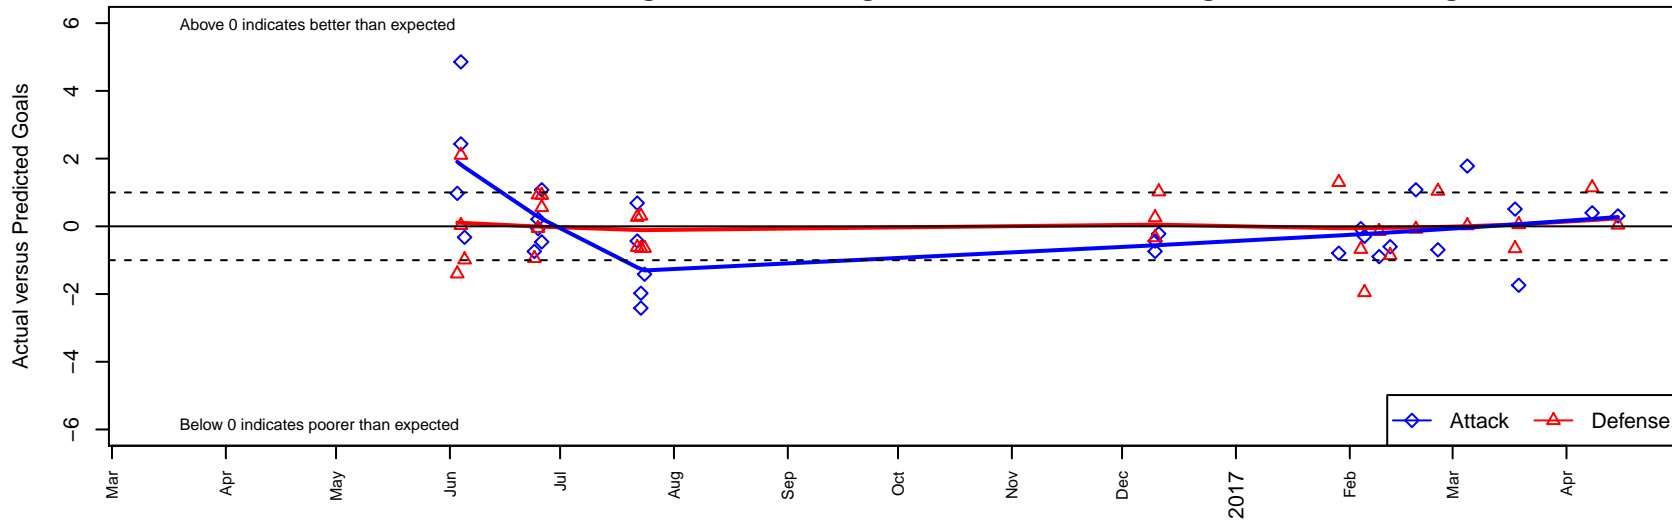

# PCU Red G00

Portland City United SC  
 Portland, OR  
 G00 total strength=1634  
 attack=19.62 defense=16.52  
 spr league = Win OYS G00 Premier

alt names used:  
 PCU 00 Girls  
 PCU 00 Girls  
 PORTLAND CITY UNITED SC PCU 00G (OR)  
 PCU 00G Red  
 PCU 00G Red

**PCU Red G00**  
 Dots are actual minus expected GF (blue circles) and GA (red triangles).  
 Blue line is smoothed change in attack strength. Red is smoothed change in defense strength.

**attack and defense variance (black dot)  
relative to other teams  
and top 10 in region**

**attack and defense rating  
relative to others at age  
and all opponents in last 13 months**

**attack and defense rating  
relative to others at age  
and all opponents in last 13 months**

**Performance relative to 13 month average**

**Performance relative to 13 month average**

Distribution of opponents  
 Red = Lose zone, Blue = Win zone, Green = Even  
 Black line separates win/lose zones

lot. A=Neither has attack advantage, B=Opponent has both attack and defense advantage, C=Opponent has both attack and defense disadvantage, D=Both have