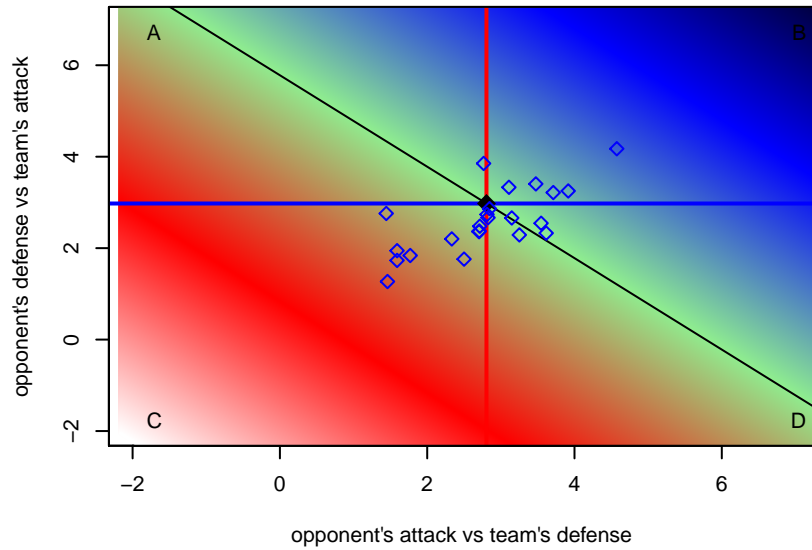

**PCU Red G00**  
 Dots are actual minus expected GF (blue circles) and GA (red triangles).  
 Blue line is smoothed change in attack strength. Red is smoothed change in defense strength.

**attack and defense variance (black dot)  
relative to other teams  
and top 10 in region**

**attack and defense rating  
relative to others at age  
and all opponents in last 13 months**

**attack and defense rating  
relative to others at age  
and all opponents in last 13 months**

**Performance relative to 13 month average**

**Performance relative to 13 month average**

Distribution of opponents  
 Red = Lose zone, Blue = Win zone, Green = Even  
 Black line separates win/lose zones

lot. A=Neither has attack advantage, B=Opponent has both attack and defense advantage, C=Opponent has both attack and defense disadvantage, D=Both have